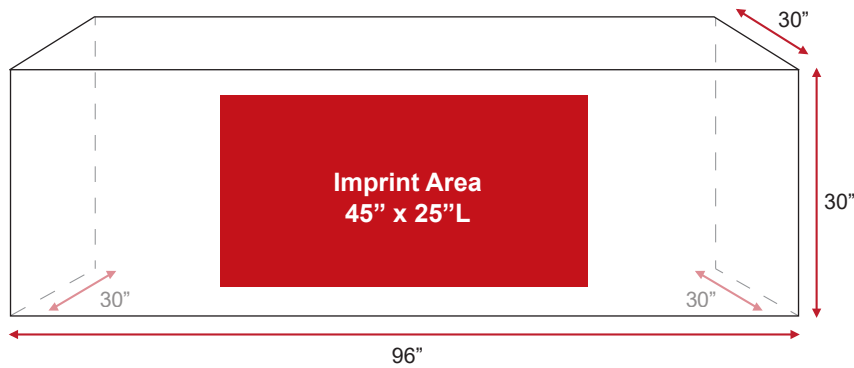

PO#:

ARTWORK APPROVAL SHEET

Imprint Colors:

JUMBO PRINT

Disclaimer:

- For the integrity of the design and heat transfer, we will apply a background to the print as needed.
- This background will be similar colour to the product.
- This is done so that the transfer has enough surface area to adhere to the product.
- Applicable to small heat transfers and heat transfers with small / fine art details.
- May not be applicable to large heat transfers.

All images must be embedded. All fonts must be outlined

Imprint Size: _____ Imprint Location: _____ Decoration Type: _____

Product Code: HT723 Product Color: _____ Quantity: _____

Due to the technical aspects of Sublimation and Heat Transfer, we will do our best to match your requested imprint colors and fine art details as closely as possible, but cannot guarantee a 100% perfect match.

For sublimation orders, there will be variances in design placement and a small percentage of print imperfections. These imperfections may include small blemishes, white marks and colored lint.

The visibility and clarity of very small text/graphic elements in relation to how it is digitally shown cannot be guaranteed due to the nature of the product's textured surface and under the normal limitations of sublimation.