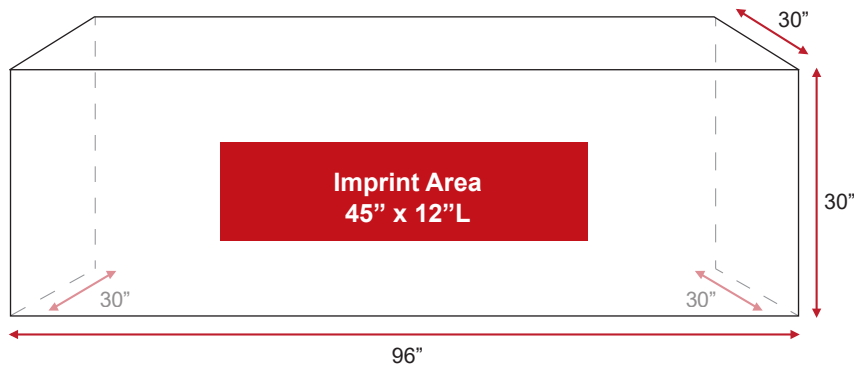

PO#:

ARTWORK APPROVAL SHEET

Imprint Colors:

REGULAR PRINT

Disclaimer:

- For the integrity of the design and heat transfer, we will apply a background to the print as needed.
- This background will be similar colour to the product.
- This is done so that the transfer has enough surface area to adhere to the product.
- Applicable to small heat transfers and heat transfers with small / fine art details.
- May not be applicable to large heat transfers.

All images must be embedded. All fonts must be outlined

Imprint Size: _____ Imprint Location: _____ Decoration Type: _____

Product Code: HT723 Product Color: _____ Quantity: _____

Due to the technical aspects of Sublimation and Heat Transfer, we will do our best to match your requested imprint colors and fine art details as closely as possible, but cannot guarantee a 100% perfect match.