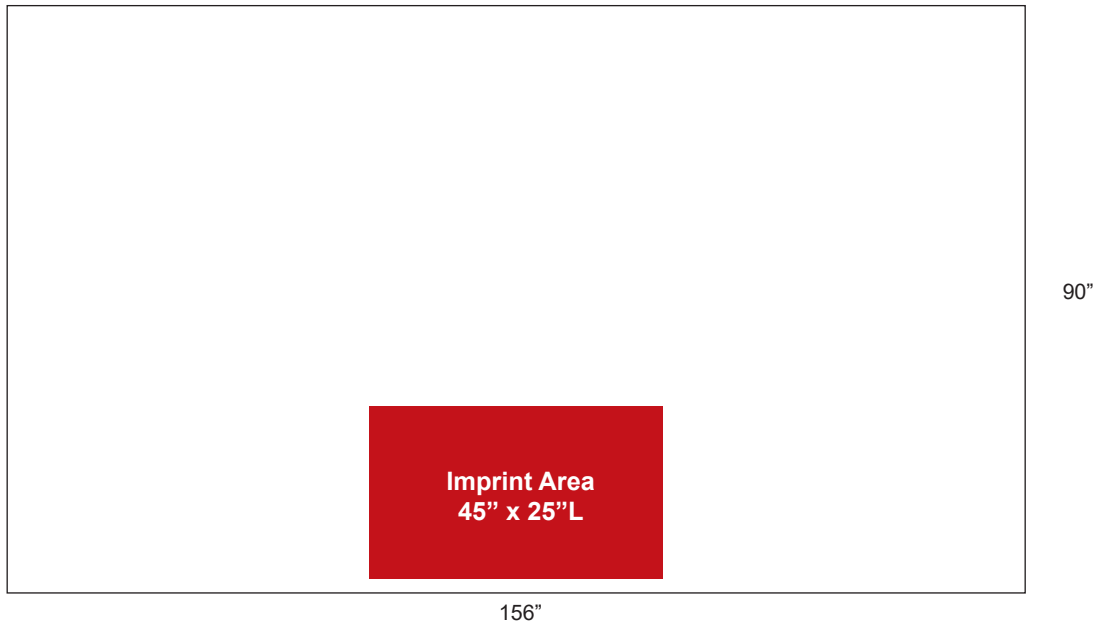

PO#:

ARTWORK APPROVAL SHEET

Imprint Colors:

JUMBO PRINT

Disclaimer:

- For the integrity of the design and heat transfer, we will apply a background to the print as needed.
- This background will be similar colour to the product.
- This is done so that the transfer has enough surface area to adhere to the product.
- Applicable to small heat transfers and heat transfers with small / fine art details.
- May not be applicable to large heat transfers.

All images must be embedded. All fonts must be outlined

Imprint Size: _____ Imprint Location: _____ Decoration Type: _____

Product Code: HT723 Product Color: _____ Quantity: _____

Due to the technical aspects of Sublimation and Heat Transfer, we will do our best to match your requested imprint colors and fine art details as closely as possible, but cannot guarantee a 100% perfect match.

For sublimation orders, there will be variances in design placement and a small percentage of print imperfections. These imperfections may include small blemishes, white marks and colored lint.

The visibility and clarity of very small text/graphic elements in relation to how it is digitally shown cannot be guaranteed due to the nature of the product's textured surface and under the normal limitations of sublimation.