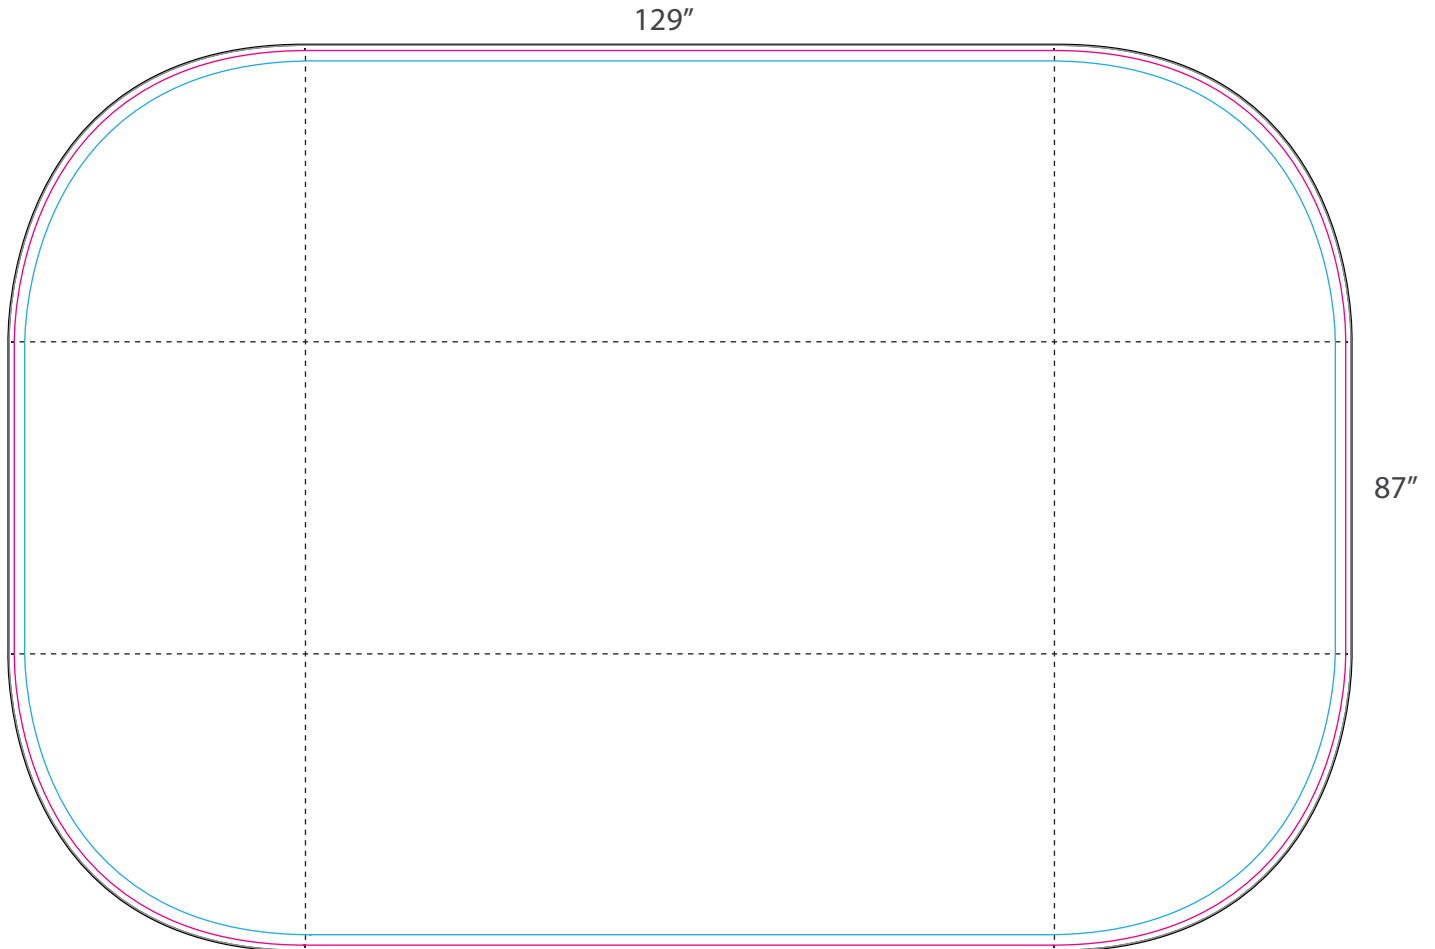

# ARTWORK APPROVAL SHEET

Imprint Colors:

**BLEED AREA - 129"W x 87"H**

FILL WITH ART FOR PRODUCTION BUT NOT VISIBLE WHEN DISPLAYED

**FINISHED SIZE - 128"W x 86"H**

VISIBLE WHEN DISPLAYED

**SAFE AREA 126"W x 84"H**

KEEP IMPORTANT TEXT/LOGOS WITHIN THIS AREA

Imprint Size: \_\_\_\_\_ Imprint Location: \_\_\_\_\_ Decoration Type: \_\_\_\_\_

Product Code: SU511 Product Color: \_\_\_\_\_ Quantity: \_\_\_\_\_

Due to the technical aspects of Sublimation and Heat Transfer, we will do our best to match your requested imprint colors and fine art details as closely as possible, but cannot guarantee a 100% perfect match.