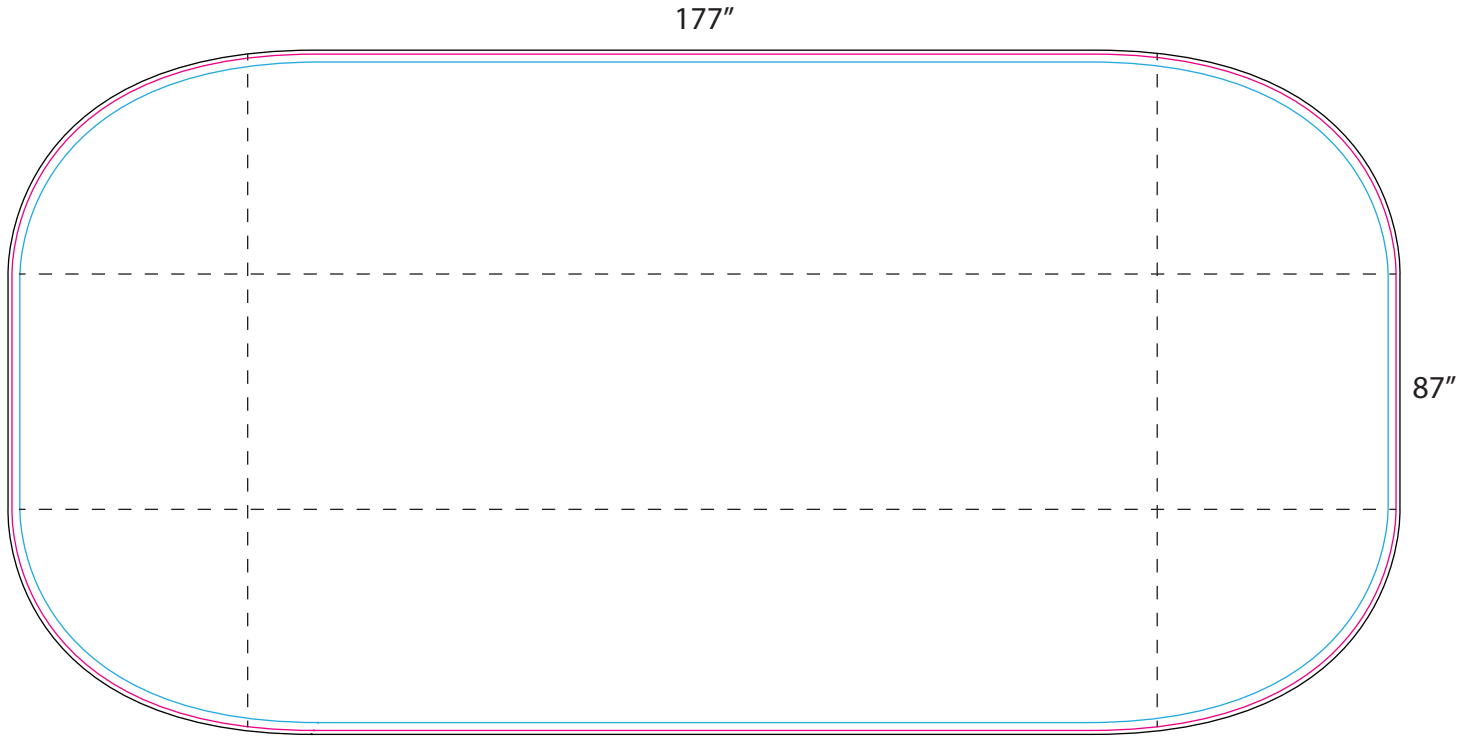

# ARTWORK APPROVAL SHEET

Imprint Colors:

**BLEED AREA - 177"W x 87"H**

FILL WITH ART FOR PRODUCTION BUT NOT VISIBLE WHEN DISPLAYED

**FINISHED SIZE - 176"W x 86"H**

VISIBLE WHEN DISPLAYED

**SAFE AREA 174"W x 84"H**

KEEP IMPORTANT TEXT/LOGOS WITHIN THIS AREA

All images must be embedded. All fonts must be outlined

Imprint Size: \_\_\_\_\_ Imprint Location: \_\_\_\_\_ Decoration Type: \_\_\_\_\_

Product Code: SU514 Product Color: \_\_\_\_\_ Quantity: \_\_\_\_\_