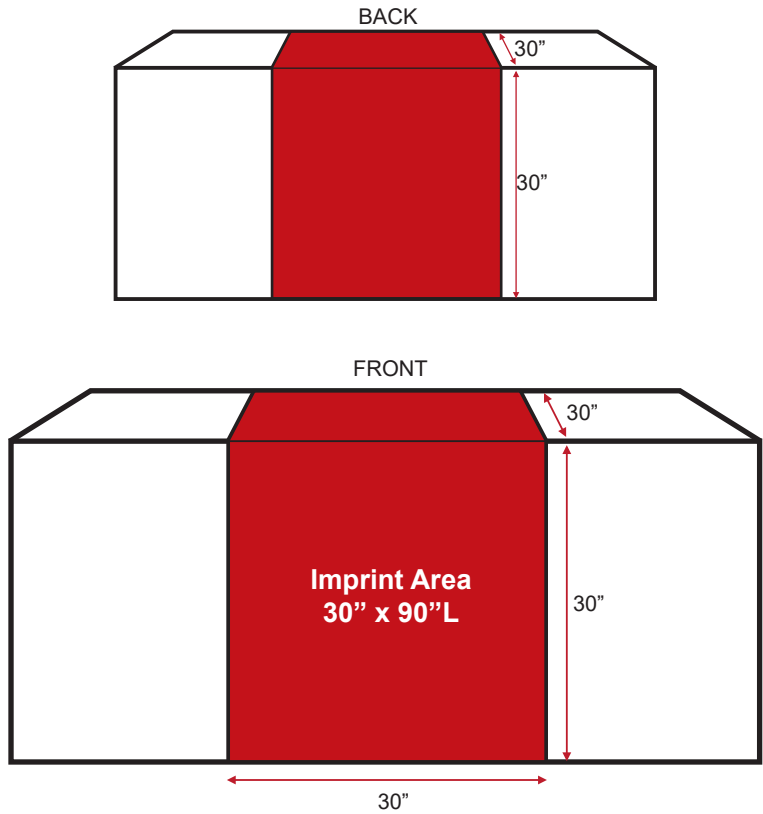

PO#:

ARTWORK APPROVAL SHEET

Imprint Colors:

BLEED AREA - 31"W x 91"H
NOT VISIBLE WHEN DISPLAYED

FINISHED AREA - 30"W x 90"H
VISIBLE WHEN DISPLAYED

SAFE AREA - 26"W x 86"H
KEEP IMPORTANT TEXT/LOGO WITHIN THIS AREA

TABLECLOTH

All images must be embedded. All fonts must be outlined

Imprint Size: _____ Imprint Location: _____ Decoration Type: _____

Product Code: SU651-4 Product Color: _____ Quantity: _____

Due to the technical aspects of Sublimation and Heat Transfer, we will do our best to match your requested imprint colors and fine art details as closely as possible, but cannot guarantee a 100% perfect match.

PO#:

ARTWORK APPROVAL SHEET

Imprint Colors:

BLEED AREA - 25"W x 65.5"H
NOT VISIBLE WHEN DISPLAYED

FINISHED AREA - 23"W x 63.5"H
VISIBLE WHEN DISPLAYED

SAFE AREA - 21"W x 61.5"H & 2" Corners for Grommet Placement
KEEP IMPORTANT TEXT/LOGO WITHIN THIS AREA