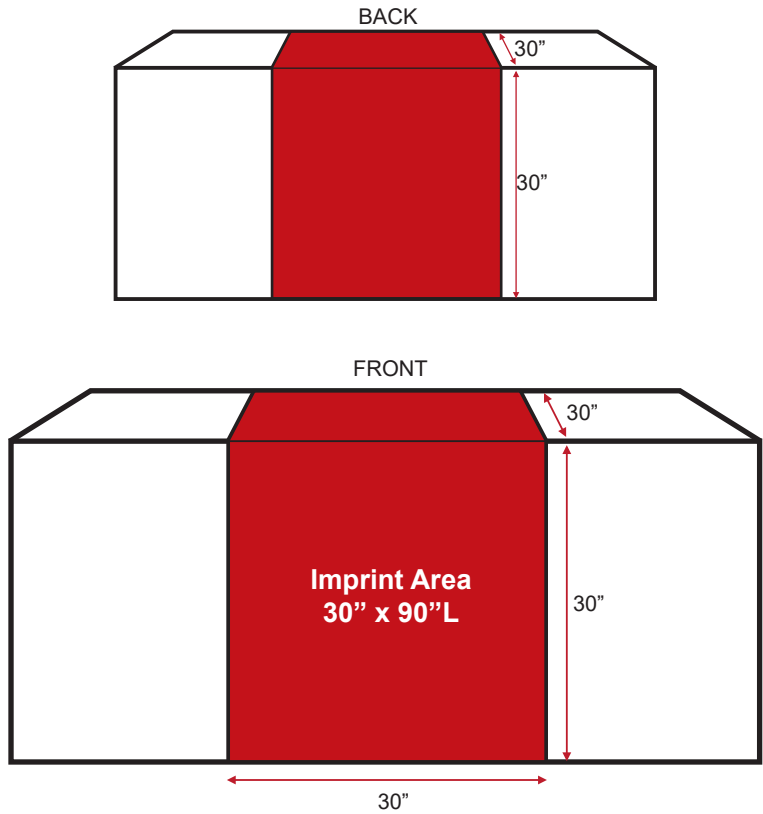

PO#:

ARTWORK APPROVAL SHEET

Imprint Colors:

BLEED AREA - 31"W x 91"H
NOT VISIBLE WHEN DISPLAYED

FINISHED AREA - 30"W x 90"H
VISIBLE WHEN DISPLAYED

SAFE AREA - 26"W x 86"H
KEEP IMPORTANT TEXT/LOGO WITHIN THIS AREA

TABLECLOTH

All images must be embedded. All fonts must be outlined

Imprint Size: _____ Imprint Location: _____ Decoration Type: _____

Product Code: SU651 Product Color: _____ Quantity: _____

Due to the technical aspects of Sublimation and Heat Transfer, we will do our best to match your requested imprint colors and fine art details as closely as possible, but cannot guarantee a 100% perfect match.

PO#:

ARTWORK APPROVAL SHEET

Imprint Colors:

BLEED AREA - 25"W x 65.5"H
NOT VISIBLE WHEN DISPLAYED

FINISHED AREA - 23"W x 63.5"H
VISIBLE WHEN DISPLAYED

SAFE AREA - 21"W x 61.5"H & 2" Corners for Grommet Placement
KEEP IMPORTANT TEXT/LOGO WITHIN THIS AREA