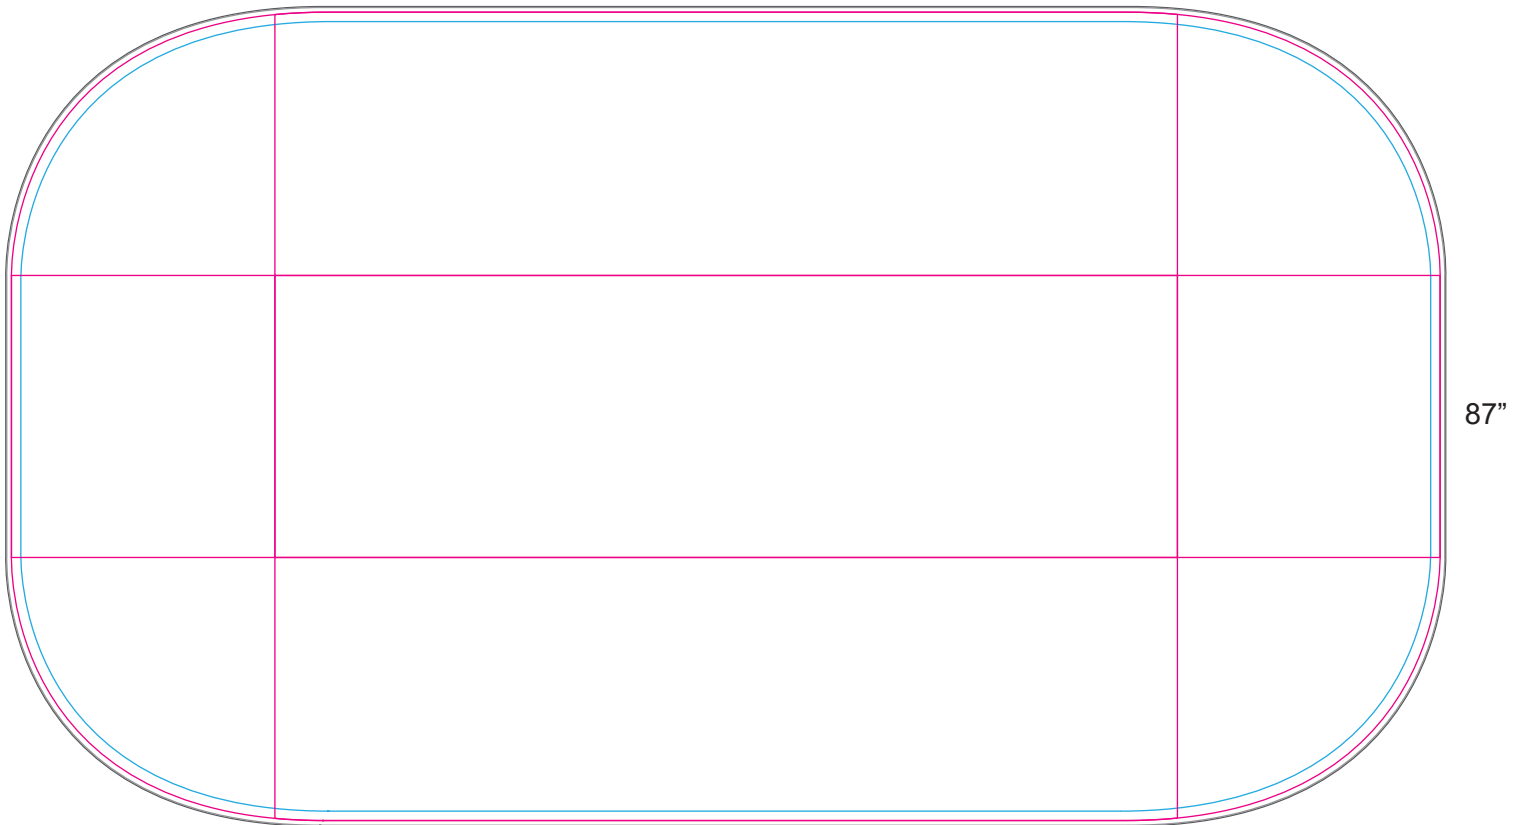

# ARTWORK APPROVAL SHEET

**Imprint Colors:**

BLEED AREA - 124"W x 102"H  
NOT VISIBLE WHEN DISPLAYED

FINISHED AREA - 120"W x 96"H  
VISIBLE WHEN DISPLAYED

SAFE AREA - 110"W x 85"H  
KEEP IMPORTANT TEXT/LOGO WITHIN THIS AREA

# DISPLAY

All images must be embedded. All fonts must be outlined

Imprint Size: \_\_\_\_\_ Imprint Location: \_\_\_\_\_ Decoration Type: \_\_\_\_\_

Product Code: SU729-35 Product Color: \_\_\_\_\_ Quantity: \_\_\_\_\_

# ARTWORK APPROVAL SHEET

Imprint Colors:

153"

87"

**BLEED AREA - 153"W x 87"H**

FILL WITH ART FOR PRODUCTION BUT NOT VISIBLE WHEN DISPLAYED

**FINISHED SIZE - 152"W x 86"H**

VISIBLE WHEN DISPLAYED