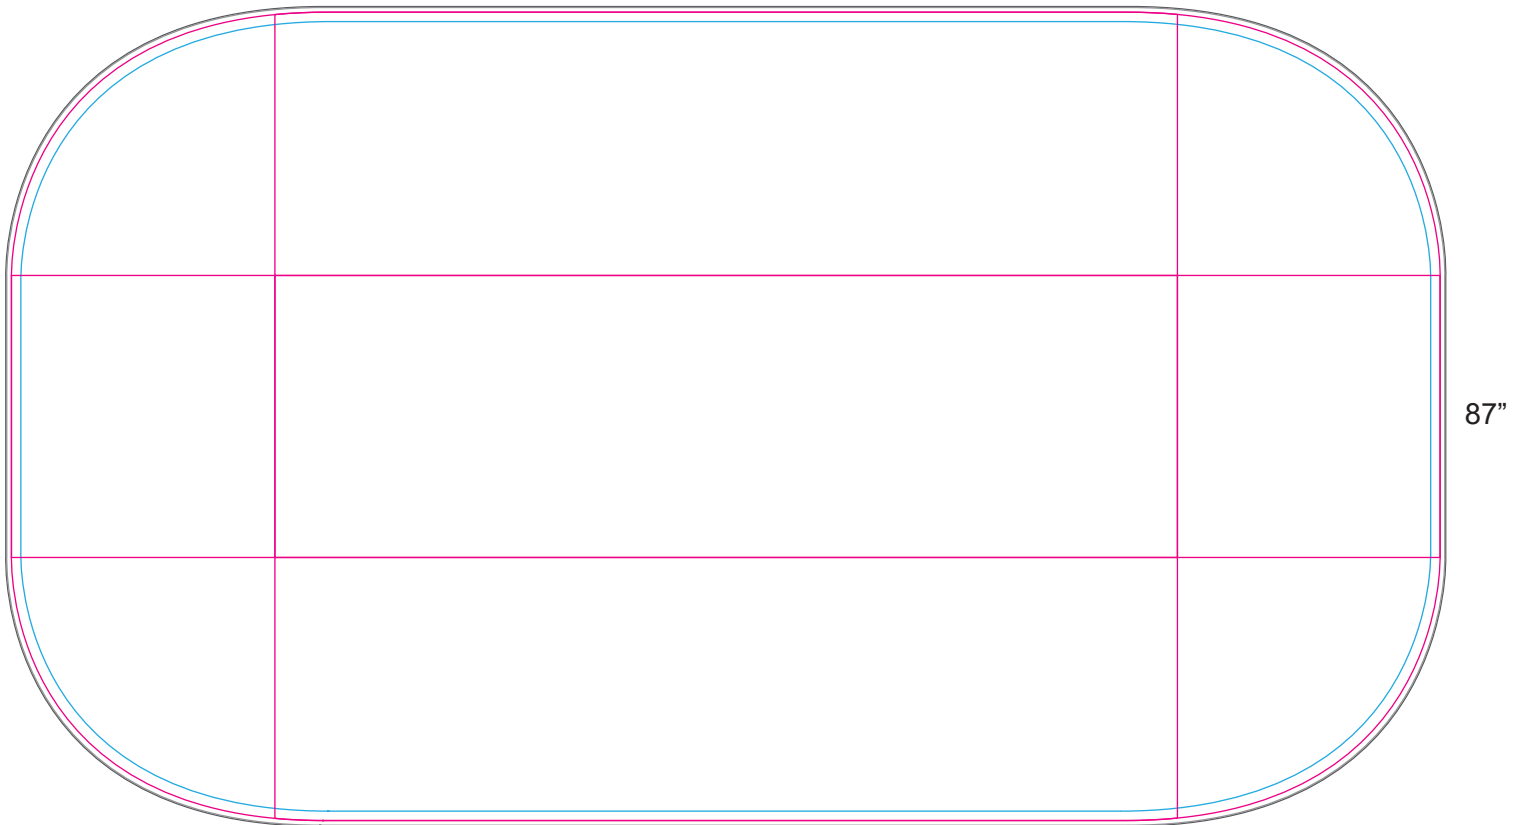

# ARTWORK APPROVAL SHEET

**Imprint Colors:**

BLEED AREA - 124"W x 102"H  
NOT VISIBLE WHEN DISPLAYED

FINISHED AREA - 120"W x 96"H  
VISIBLE WHEN DISPLAYED

SAFE AREA - 110"W x 85"H  
KEEP IMPORTANT TEXT/LOGO WITHIN THIS AREA

# DISPLAY

All images must be embedded. All fonts must be outlined

Imprint Size: \_\_\_\_\_ Imprint Location: \_\_\_\_\_ Decoration Type: \_\_\_\_\_

Product Code: SU729-36 Product Color: \_\_\_\_\_ Quantity: \_\_\_\_\_

# ARTWORK APPROVAL SHEET

Imprint Colors:

153"

87"

**BLEED AREA - 153"W x 87"H**

FILL WITH ART FOR PRODUCTION BUT NOT VISIBLE WHEN DISPLAYED

**FINISHED SIZE - 152"W x 86"H**

VISIBLE WHEN DISPLAYED