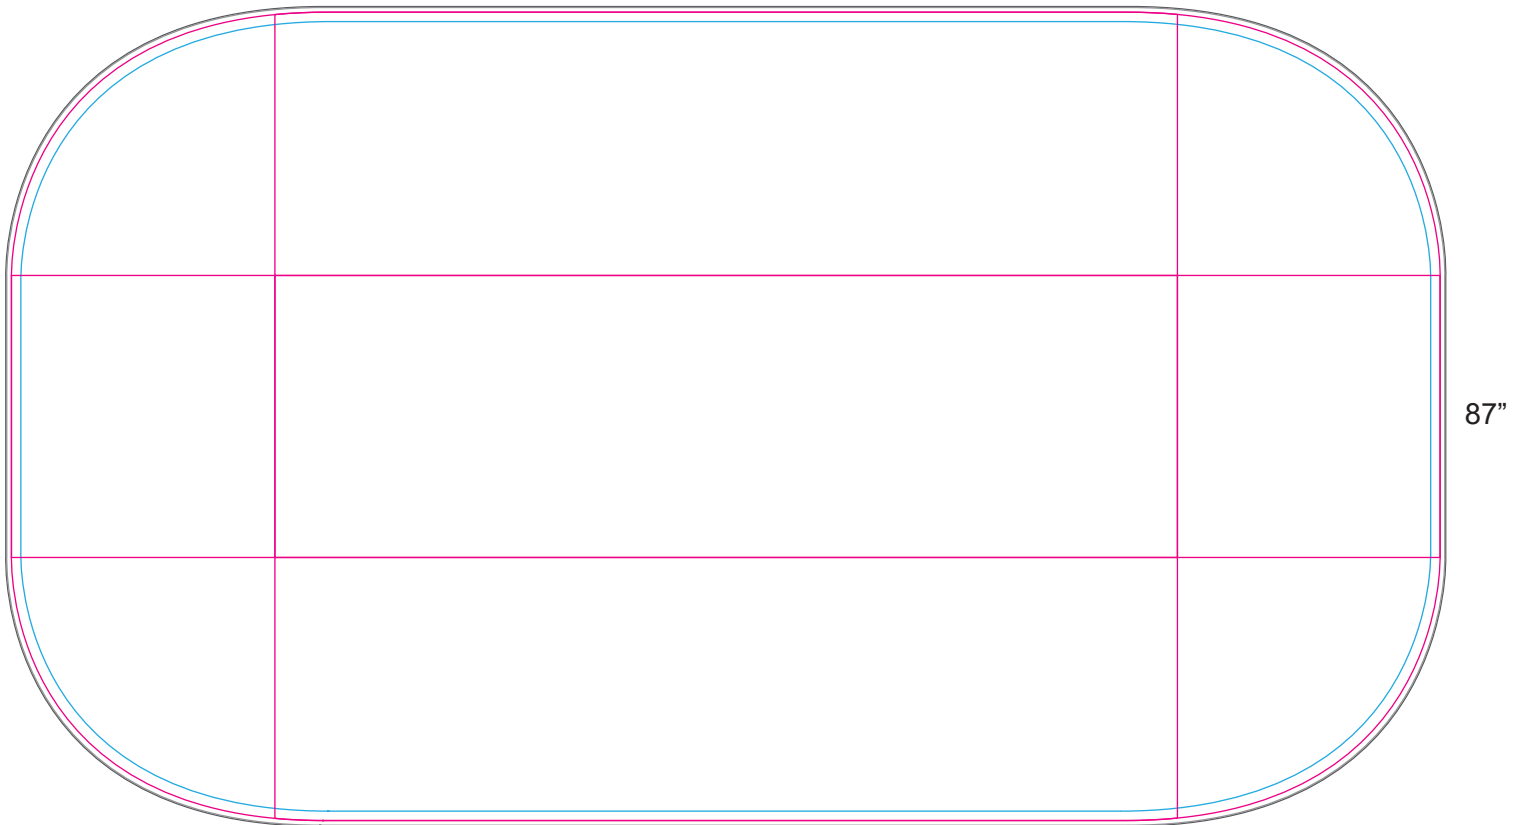

PO#:

ARTWORK APPROVAL SHEET

Imprint Colors:

BLEED AREA - 124"W x 102"H
NOT VISIBLE WHEN DISPLAYED

FINISHED AREA - 120"W x 96"H
VISIBLE WHEN DISPLAYED

SAFE AREA - 110"W x 85"H
KEEP IMPORTANT TEXT/LOGO WITHIN THIS AREA

For sublimation orders, there will be variances in design placement and a small percentage of print imperfections. These imperfections may include small blemishes, white marks and colored lint.

The visibility and clarity of very small text/graphic elements in relation to how it is digitally shown cannot be guaranteed due to the nature of the product's textured surface and under the normal limitations of sublimation.

PO#:

ARTWORK APPROVAL SHEET

Imprint Colors:

153"

87"

BLEED AREA - 153"W x 87"H

FILL WITH ART FOR PRODUCTION BUT NOT VISIBLE WHEN DISPLAYED

FINISHED SIZE - 152"W x 86"H

VISIBLE WHEN DISPLAYED

SAFE AREA 150"W x 84"H

KEEP IMPORTANT TEXT/LOGOS WITHIN THIS AREA

TABLECLOTH

All images must be embedded. All fonts must be outlined

Imprint Size: _____ Imprint Location: _____ Decoration Type: _____