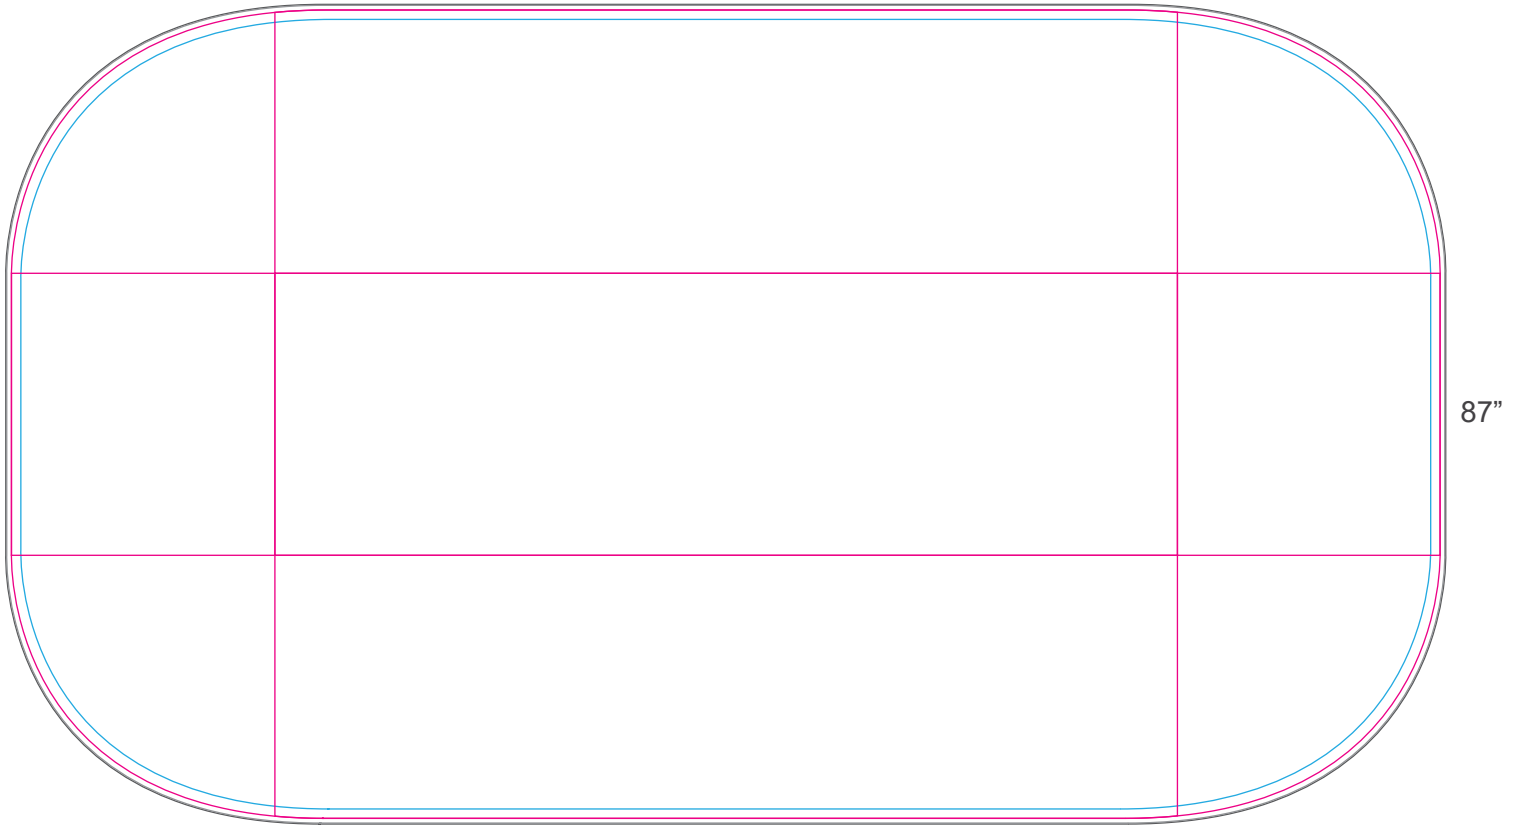

PO#:

ARTWORK APPROVAL SHEET

Imprint Colors:

SU812

153"

BLEED AREA - 153"W x 87"H

FILL WITH ART FOR PRODUCTION BUT NOT VISIBLE WHEN DISPLAYED

FINISHED SIZE - 152"W x 86"H

VISIBLE WHEN DISPLAYED

SAFE AREA 150"W x 84"H

KEEP IMPORTANT TEXT/LOGOS WITHIN THIS AREA

TABLECLOTH

All images must be embedded. All fonts must be outlined

Imprint Size: _____ Imprint Location: _____ Decoration Type: _____

PO#:

ARTWORK APPROVAL SHEET

Imprint Colors:

SU734

FRONT

BACK

BLEED AREA - 121"W x 95"H
NOT VISIBLE WHEN DISPLAYED

FINISHED AREA - 118"W x 92"H
VISIBLE WHEN DISPLAYED

SAFE AREA - 116"W x 90"H
KEEP IMPORTANT TEXT/LOGO WITHIN THIS AREA

DISPLAY

All images must be embedded. All fonts must be outlined

Imprint Size: _____ Imprint Location: _____ Decoration Type: _____

Product Code: SU734-18 Product Color: _____ Quantity: _____