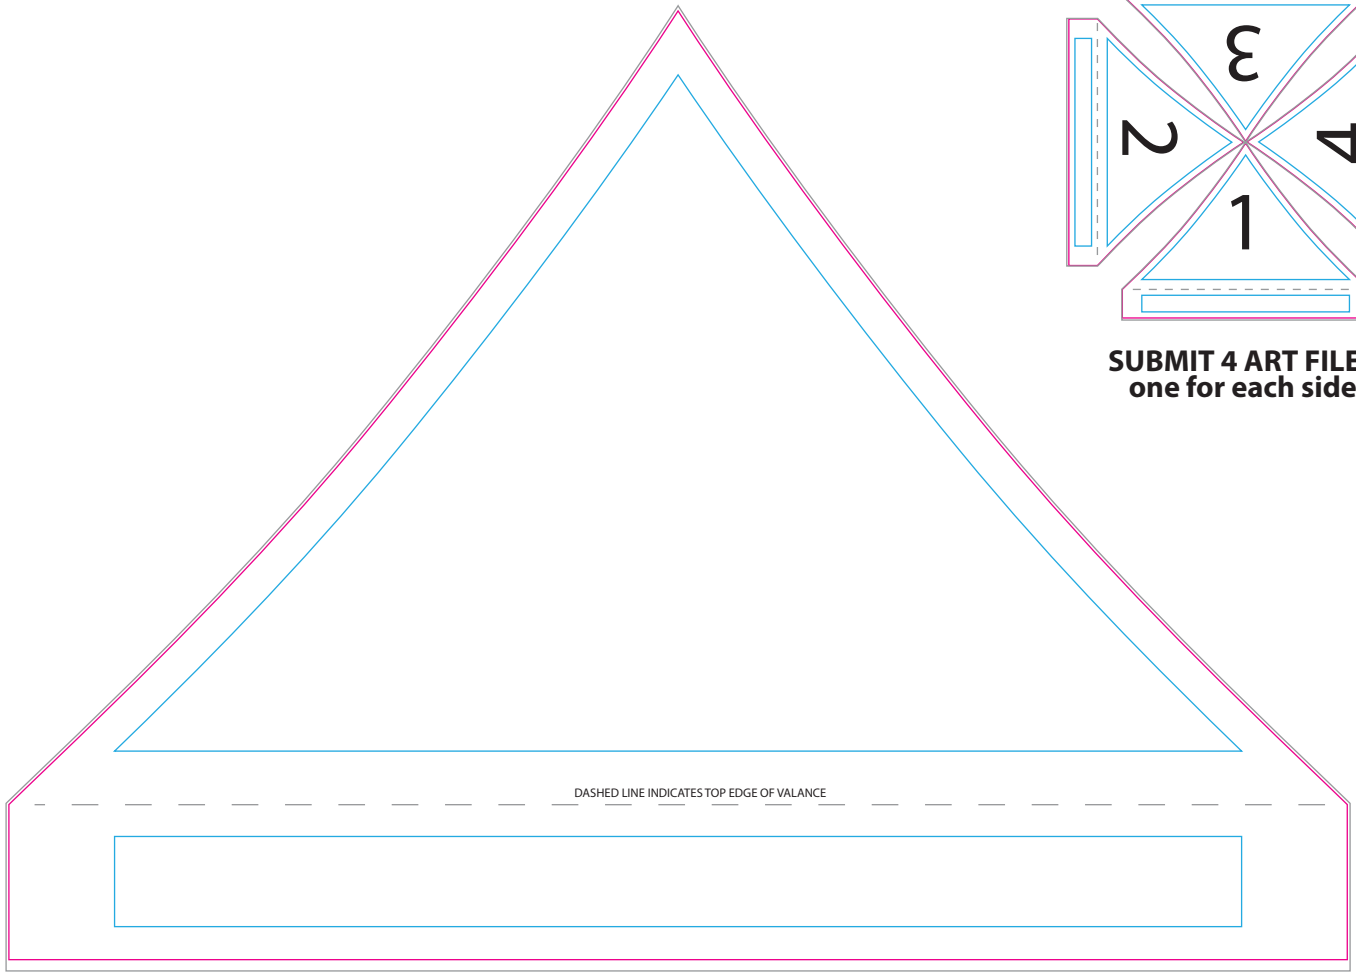

PO#:

ARTWORK APPROVAL SHEET

Imprint Colors:

**SUBMIT 4 ART FILES
one for each side**

BLEED AREA - 119"W x 86"H
NOT VISIBLE WHEN DISPLAYED

FINISHED AREA - 118"W x 84"H
VISIBLE WHEN DISPLAYED

SAFE AREA (TOP CANOPY) - 100"W x 60"H
KEEP IMPORTANT TEXT/LOGOS WITHIN THIS AREA

SAFE AREA (VALANCE) - 100"W x 8"H
KEEP IMPORTANT TEXT/LOGOS WITHIN THIS AREA

TENT KIT

All images must be embedded. All fonts must be outlined

Imprint Size: _____ Imprint Location: _____ Decoration Type: _____

PO#:

ARTWORK APPROVAL SHEET

Imprint Colors:

BLEED AREA - 118"W x 86"H
NOT VISIBLE WHEN DISPLAYED

FINISHED AREA - 115"W x 83"H
VISIBLE WHEN DISPLAYED

SAFE AREA - 105"W x 75"H
KEEP IMPORTANT TEXT/LOGO WITHIN THIS AREA