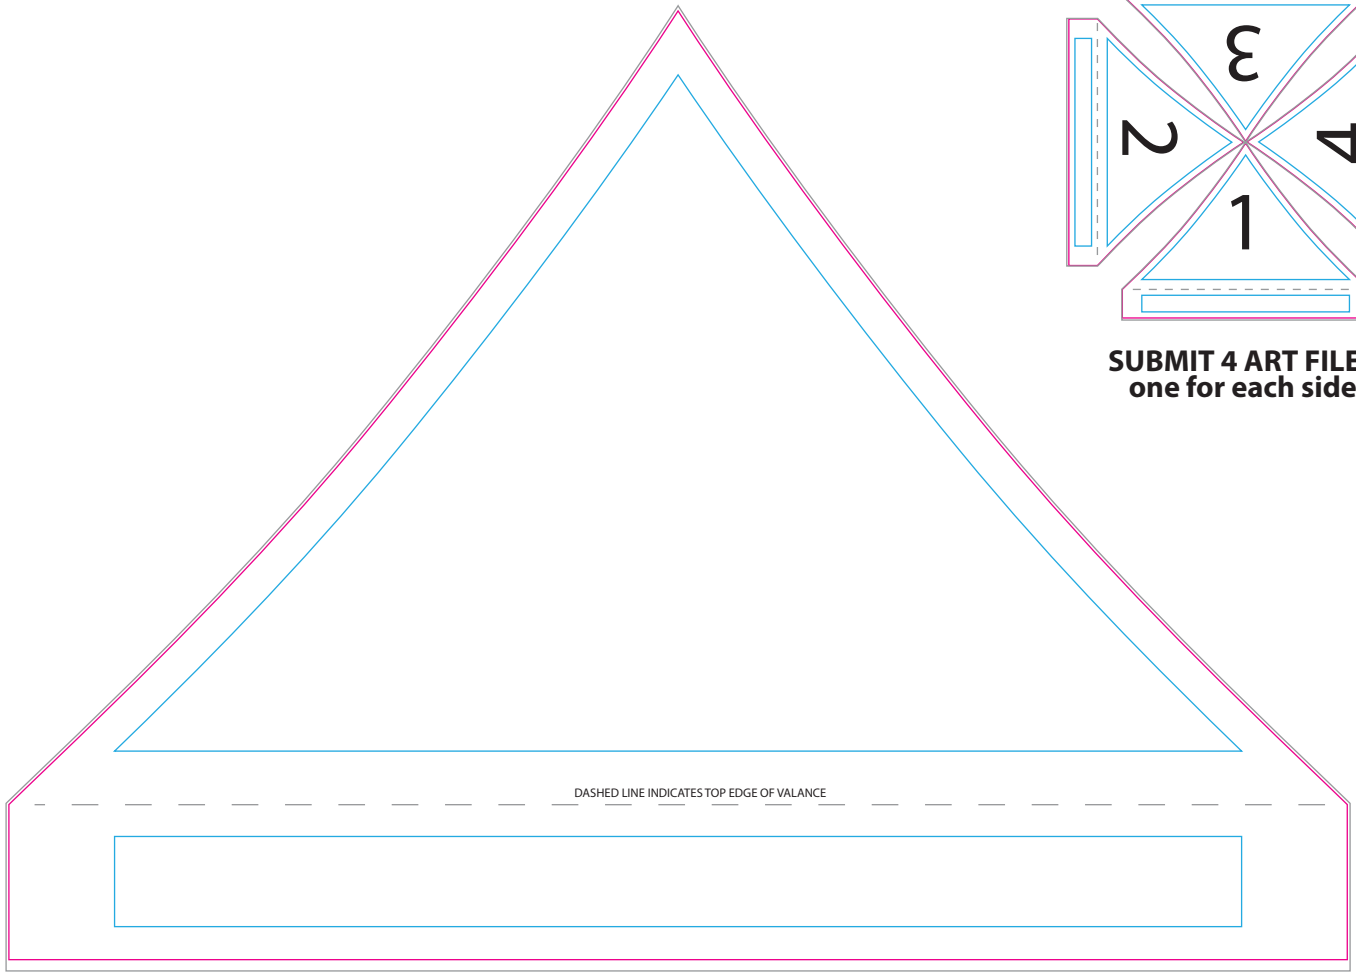

PO#:

ARTWORK APPROVAL SHEET

Imprint Colors:

**SUBMIT 4 ART FILES
one for each side**

BLEED AREA - 119"W x 86"H
NOT VISIBLE WHEN DISPLAYED

FINISHED AREA - 118"W x 84"H
VISIBLE WHEN DISPLAYED

SAFE AREA (TOP CANOPY) - 100"W x 60"H
KEEP IMPORTANT TEXT/LOGOS WITHIN THIS AREA

SAFE AREA (VALANCE) - 100"W x 8"H
KEEP IMPORTANT TEXT/LOGOS WITHIN THIS AREA

TENT KIT

All images must be embedded. All fonts must be outlined

Imprint Size: _____ Imprint Location: _____ Decoration Type: _____

PO#:

ARTWORK APPROVAL SHEET

Imprint Colors:

BLEED AREA - 118"W x 86"H
NOT VISIBLE WHEN DISPLAYED

FINISHED AREA - 115"W x 83"H
VISIBLE WHEN DISPLAYED

SAFE AREA - 105"W x 75"H
KEEP IMPORTANT TEXT/LOGO WITHIN THIS AREA

SINGLE SIDED BACKWALL

All images must be embedded. All fonts must be outlined

Imprint Size: _____ Imprint Location: _____ Decoration Type: _____

Product Code: SU758-27 Product Color: _____ Quantity: _____