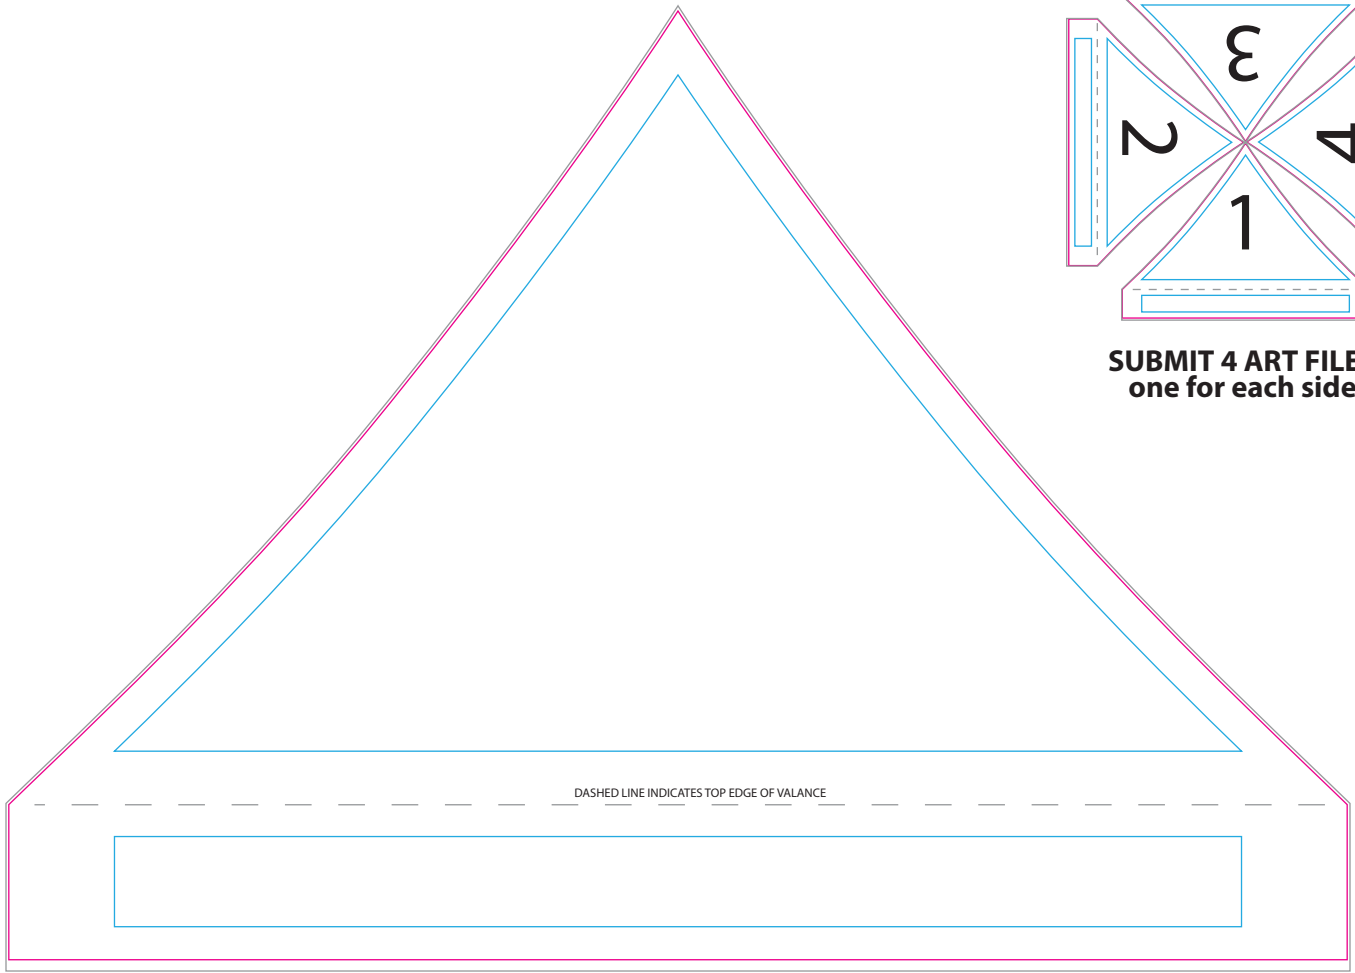

PO#:

ARTWORK APPROVAL SHEET

Imprint Colors:

SUBMIT 4 ART FILES
one for each side

BLEED AREA - 119"W x 86"H
NOT VISIBLE WHEN DISPLAYED

FINISHED AREA - 118"W x 84"H
VISIBLE WHEN DISPLAYED

SAFE AREA (TOP CANOPY) - 100"W x 60"H
KEEP IMPORTANT TEXT/LOGOS WITHIN THIS AREA

SAFE AREA (VALANCE) - 100"W x 8"H
KEEP IMPORTANT TEXT/LOGOS WITHIN THIS AREA

TENT KIT

All images must be embedded. All fonts must be outlined

Imprint Size: _____ Imprint Location: _____ Decoration Type: _____

PO#:

ARTWORK APPROVAL SHEET

Imprint Colors:

BLEED AREA - 130"W x 88"H

FILL WITH ART FOR PRODUCTION BUT NOT VISIBLE WHEN DISPLAYED

FINISHED SIZE - 128"W x 86"H

VISIBLE WHEN DISPLAYED

SAFE AREA 126"W x 84"H