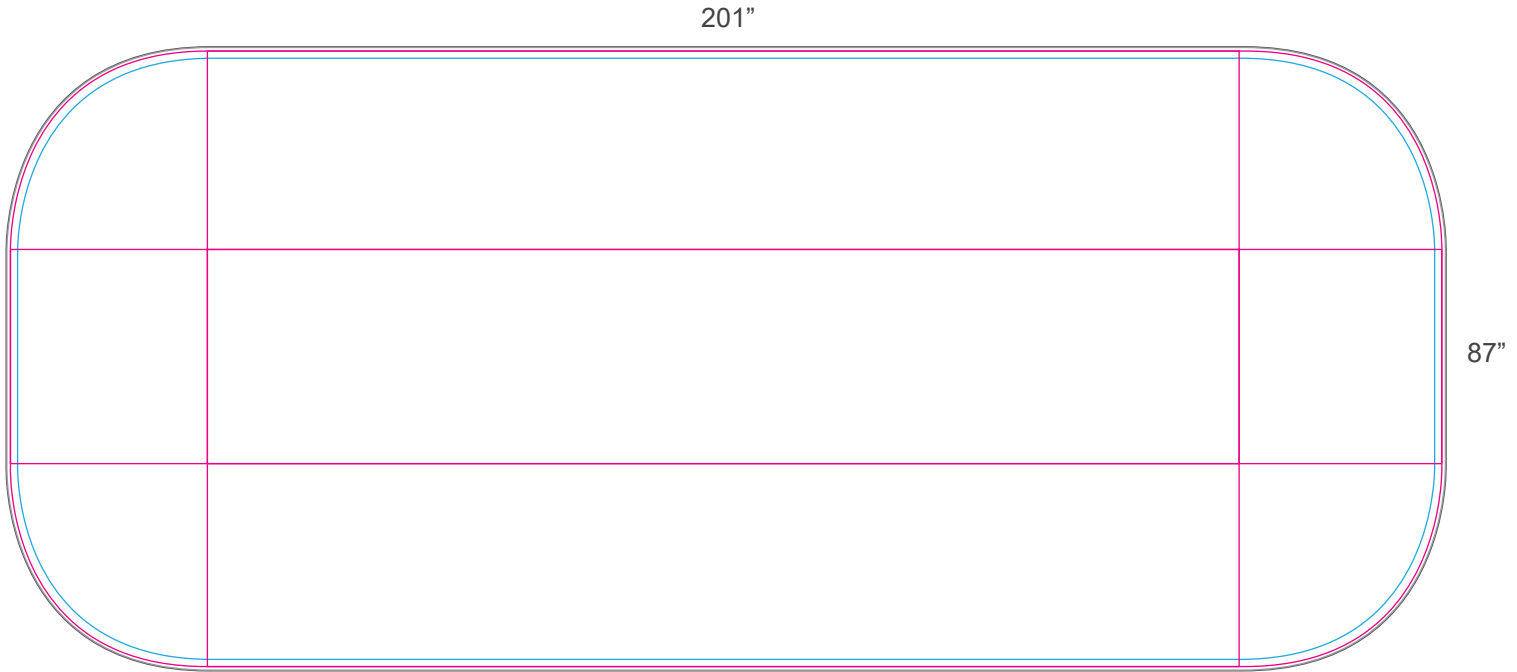

# ARTWORK APPROVAL SHEET

Imprint Colors:

**BLEED AREA - 201"W x 87"H**

FILL WITH ART FOR PRODUCTION BUT NOT VISIBLE WHEN DISPLAYED

**FINISHED SIZE - 200"W x 86"H**

VISIBLE WHEN DISPLAYED

**SAFE AREA 198"W x 84"H**

KEEP IMPORTANT TEXT/LOGOS WITHIN THIS AREA

All images must be embedded. All fonts must be outlined

Imprint Size: \_\_\_\_\_ Imprint Location: \_\_\_\_\_ Decoration Type: \_\_\_\_\_

Product Code: SU766 Product Color: \_\_\_\_\_ Quantity: \_\_\_\_\_