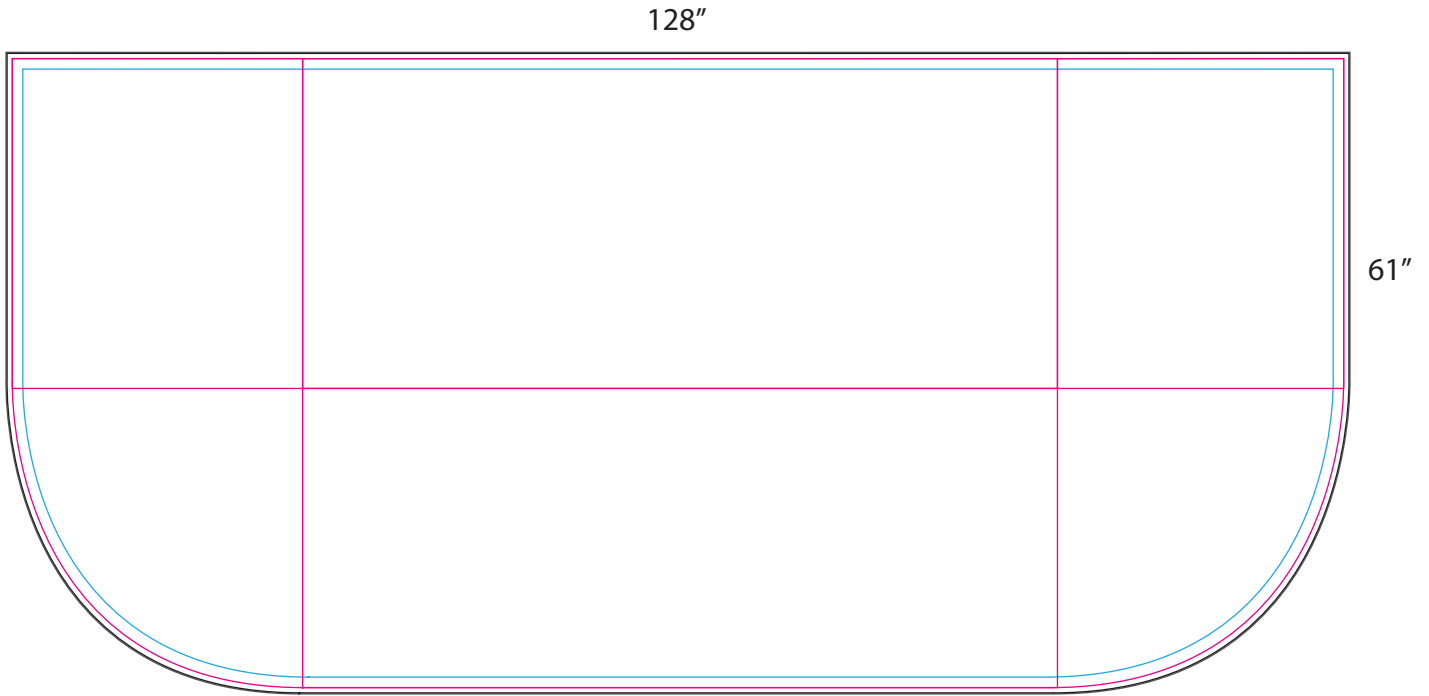

# ARTWORK APPROVAL SHEET

Imprint Colors:

**BLEED AREA - 128"W x 61"H**

FILL WITH ART FOR PRODUCTION BUT NOT VISIBLE WHEN DISPLAYED

**FINISHED SIZE - 127"W X 60"H**

VISIBLE WHEN DISPLAYED

**SAFE AREA 125"W X 58"H**

KEEP IMPORTANT TEXT/LOGOS WITHIN THIS AREA

All images must be embedded. All fonts must be outlined

Imprint Size: \_\_\_\_\_ Imprint Location: \_\_\_\_\_ Decoration Type: \_\_\_\_\_

Product Code: SU799-4 Product Color: \_\_\_\_\_ Quantity: \_\_\_\_\_