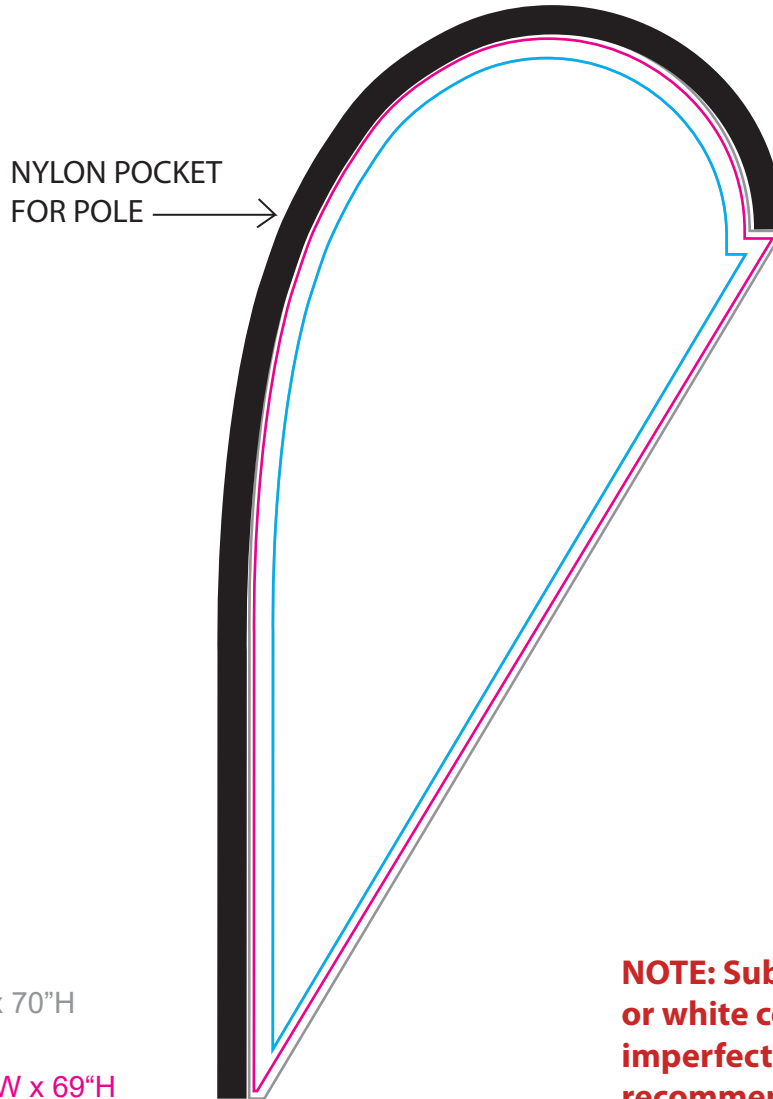

# ARTWORK APPROVAL SHEET

Imprint Colors:

BLEED AREA - 35"W x 70"H  
NOT VISIBLE WHEN DISPLAYED

FINISHED AREA - 34"W x 69"H  
VISIBLE WHEN DISPLAYED

SAFE AREA - 31"W x 65"H  
KEEP IMPORTANT TEXT/LOGO WITHIN THIS AREA

Imprint Size: \_\_\_\_\_ Imprint Location: \_\_\_\_\_ Decoration Type: \_\_\_\_\_

Product Code: SU850-7 Product Color: \_\_\_\_\_ Quantity: \_\_\_\_\_

Due to the technical aspects of Sublimation and Heat Transfer, we will do our best to match your requested imprint colors and fine art details as closely as possible, but cannot guarantee a 100% perfect match.